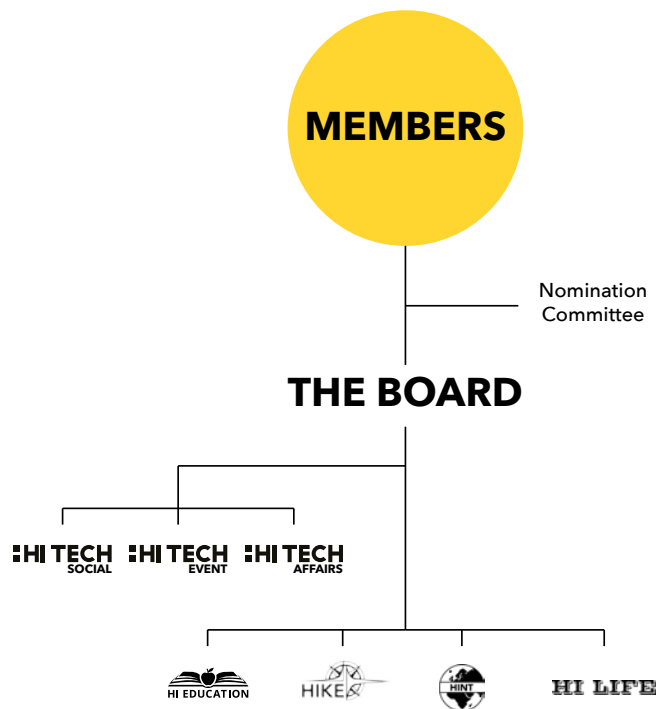

More than just meetings, HI TECH offers various opportunities for students to engage through committees, projects, and events. The association strives to improve student life daily.

HI TECH SOCIAL

Manages the social media, marketing, and notice boards for HI TECH, promoting projects and distributing information. They also assist other committees with graphic design and event photography/filming.

HI TECH EVENT

Organizes recurring events like the HI TECH GALA, Engineers Dinner, kick-off dinners, graduation day, and the banquet.

HI TECH AFFAIRS

Builds and maintains relationships with sponsors, organizes partnerships with external companies, and manages communication for collaborations. They also help organize KARRIÄRUM and Xjobbsmässan.

CREATING OPPORTUNITIES FOR YOU

HI TECH is committed to providing students with the best possible conditions for success. This includes creating a conducive study environment and ensuring that courses meet expectations. We also facilitate networking and career-building through events like Karriärum, helping students connect with businesses and secure internships or projects for their degree work.

Build the future of
Construction Tech.

One line of code at a time.

Learn more on career.infobric.com

HI TECH Committees

Organizes both large and small social events, such as ski trips, seasonal getaways, and smaller activities like dodgeball tournaments and the HIKE-mile. After each kick-off, they host a Syjunta (Sewing Circle) for customizing overalls.